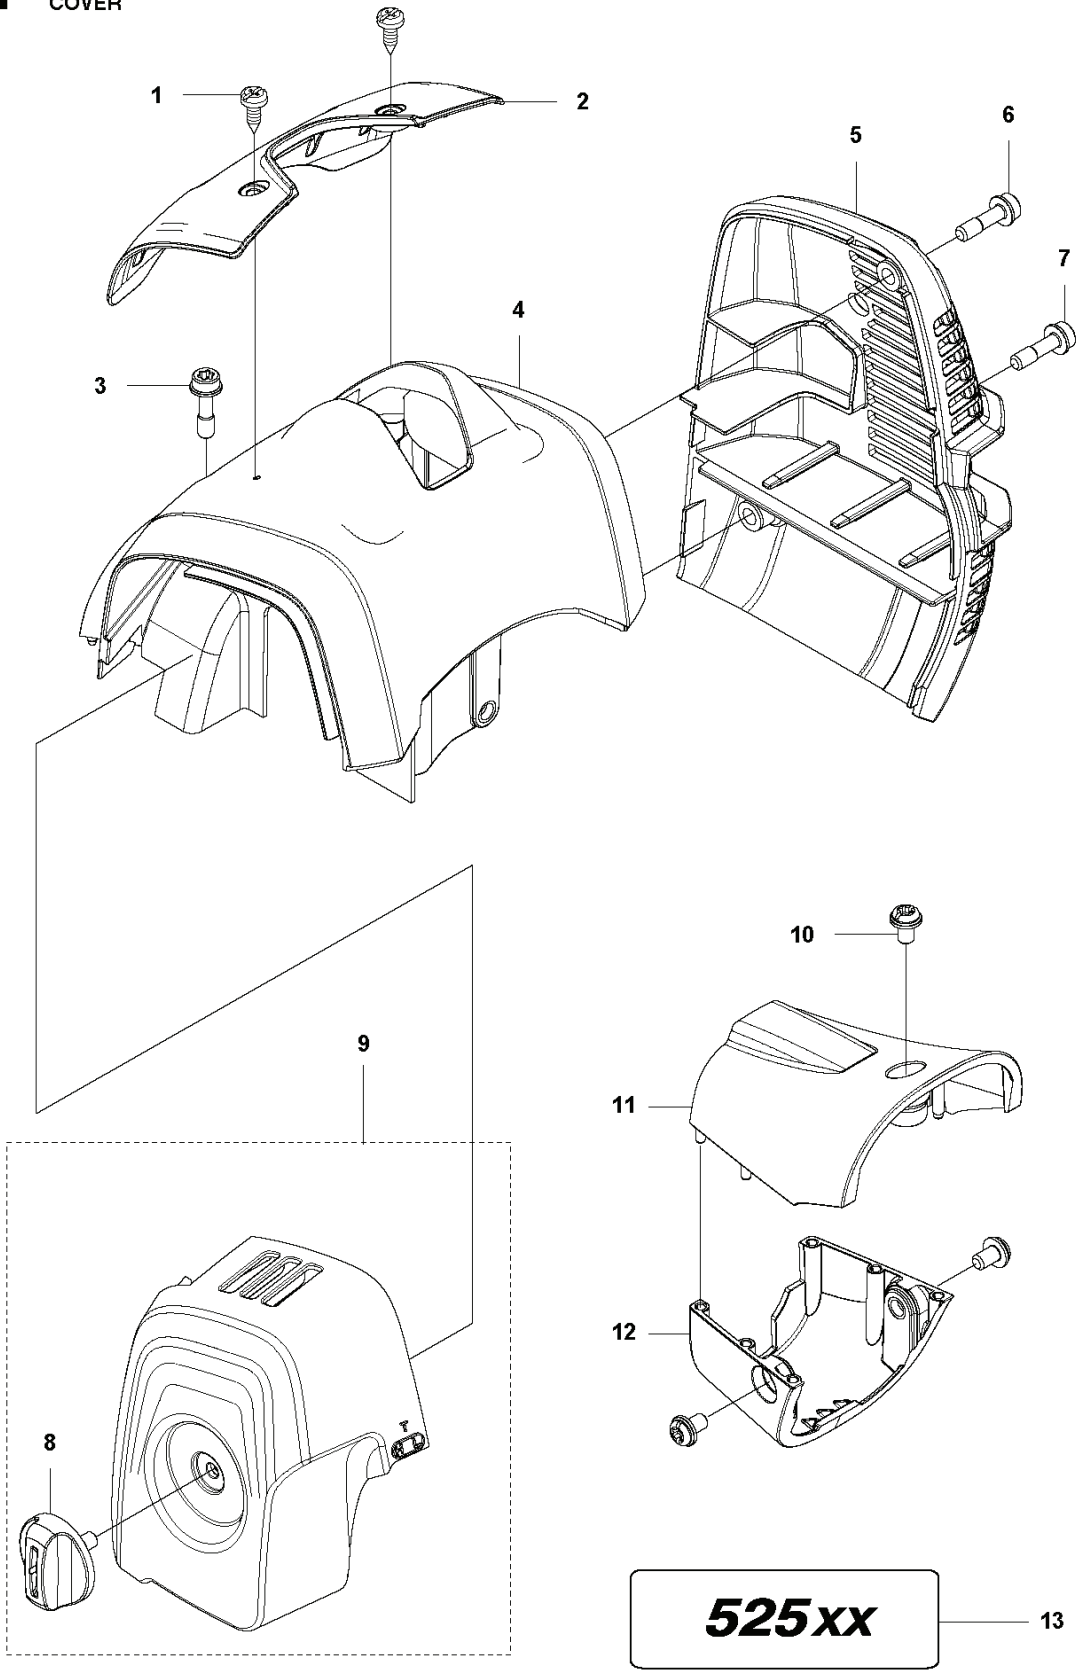

F 325HE3, 325HE4
COVER

REF.	ART. NR	ARTIKELBESKRIVNING	ANMÄRKNING	KIT
1	503213512	SCREW CCRPANT		2
2	576404501	ARMSKYDD		1
3	577815401	BULT		1
4	592621301	CYLINDERKÅPA	To be used with 576404101 Housing clutch	1
4	592621302	CYLINDERKÅPA	To be used with 588567701 Housing clutch	1
5	576404701	MUFFLER GUARD		1
6	577815401	BULT		1
7	577815401	BULT		1
8	576992402	KNOPP		1
9	581047301	FILTERKÅPA KPL		1
10	544256801	SCREW		3
11	577848201	KÅPA	524L, 525L, LS, LST, RJD	1
11	577851101	KÅPA	RS	1
12	577851001	KÅPA	RS	1
12	577848101	KÅPA	524L, 525L, LS, LST, RJD	1
13	579445806	DEKAL	525L	1