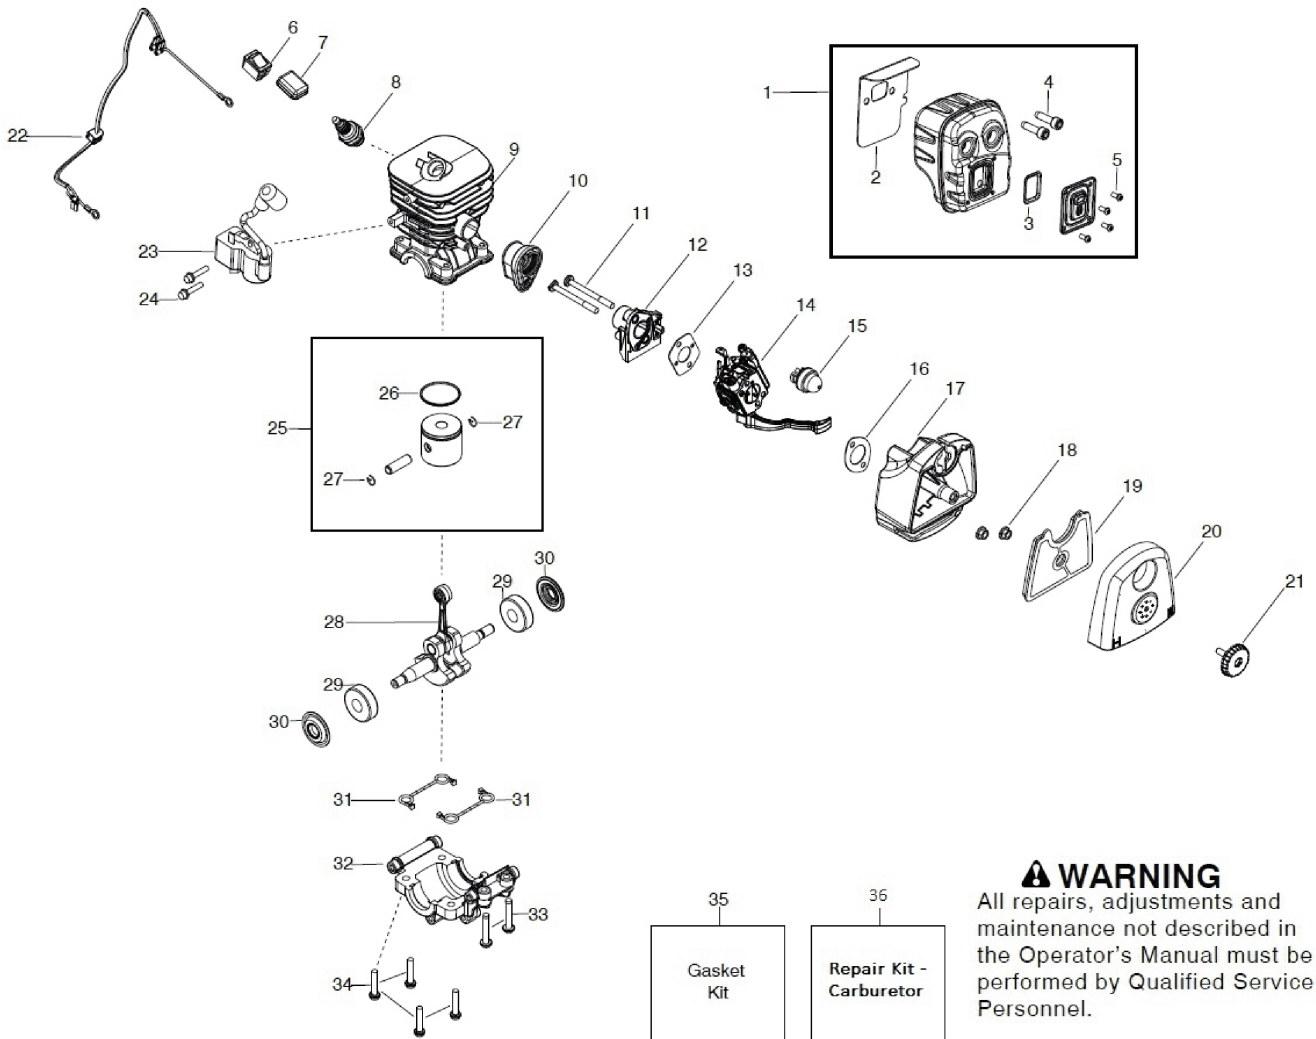

REF.	ART. NR	ARTIKELBESKRIVNING	ANMÄRKNING	KIT
1	580502701	LJUDDÄMPARE	Assy - Muffler	1
3	545081810	SATS	Kit - Spark Screen (Incl. 5)	1
4	530058982	BULT	Bolt - Muffler	1
5	530015241	SCREW	Screw	1
6	545049311	BRYTARE	Switch	1
7	545128201	PROTECTOR, SWITCH	Protector - Switch	1
8	530030179	PLUG SPARK (RCJ6-Y)	Accy - Spark Plug (RCJ6-Y)	1
9	587597301	CYLINDER	Chrome	1
10	545132501	BOOT, CARB	Boot - Carb.	1
11	530016187	SCREW	Screw	1
12	545133301	PLATTA	Plate - Carb.	1
14	590460102	CARBURETTOR KIT	Ruixing 586 95 88-01	1
15	530047721	PURGE	Bulb - Purge (Included with #30 on page 1)	1
17	545109801	BASE, AIRBOX	Base - Airbox	1
18	530016101	MUTTER	Nut - Carb screw	1
19	597797901	LUFTFILTER	Filter - Air	1
20	545109601	KÄPA	Cover - Airbox	1
21	530059796	KNOB ASSY	Assy - Airbox Knob	1
22	545108202	ASSY, LEADWIRE	Assy - Leadwire	1
23	585836101	MODUL	Module - Ignition	1
24	530016456	SCREW	Screw	1
25	545081814	KOLV	Kit - Piston	1
26	575227901	RING	Ring - Piston	1
27	530015162	SPÄRRING	Retainer - Piston pin	1
28	900000002	DUMMY PART	Kit - Crankshaft - SEE SERVICE REFERENCE	1
29	545013401	LAGER	Bearing	1
30	545081815	SATS	Kit - Crankshaft seal	1
32	545068301	LAGERHATT	Cap - Bearing	1
33	530015940	SCREW	Screw	1
34	530015897	SCREW	Screw	1
35	545081813	PACKNING	Kit - Gasket	1
36	545081860	KIT DECAL	Decal - US/Canada	1
36	545081861	DEKAL	Decal - Europe	1
36	599604201	SERVICE KIT	Includes pump, diaphragm, and associated gaskets	1