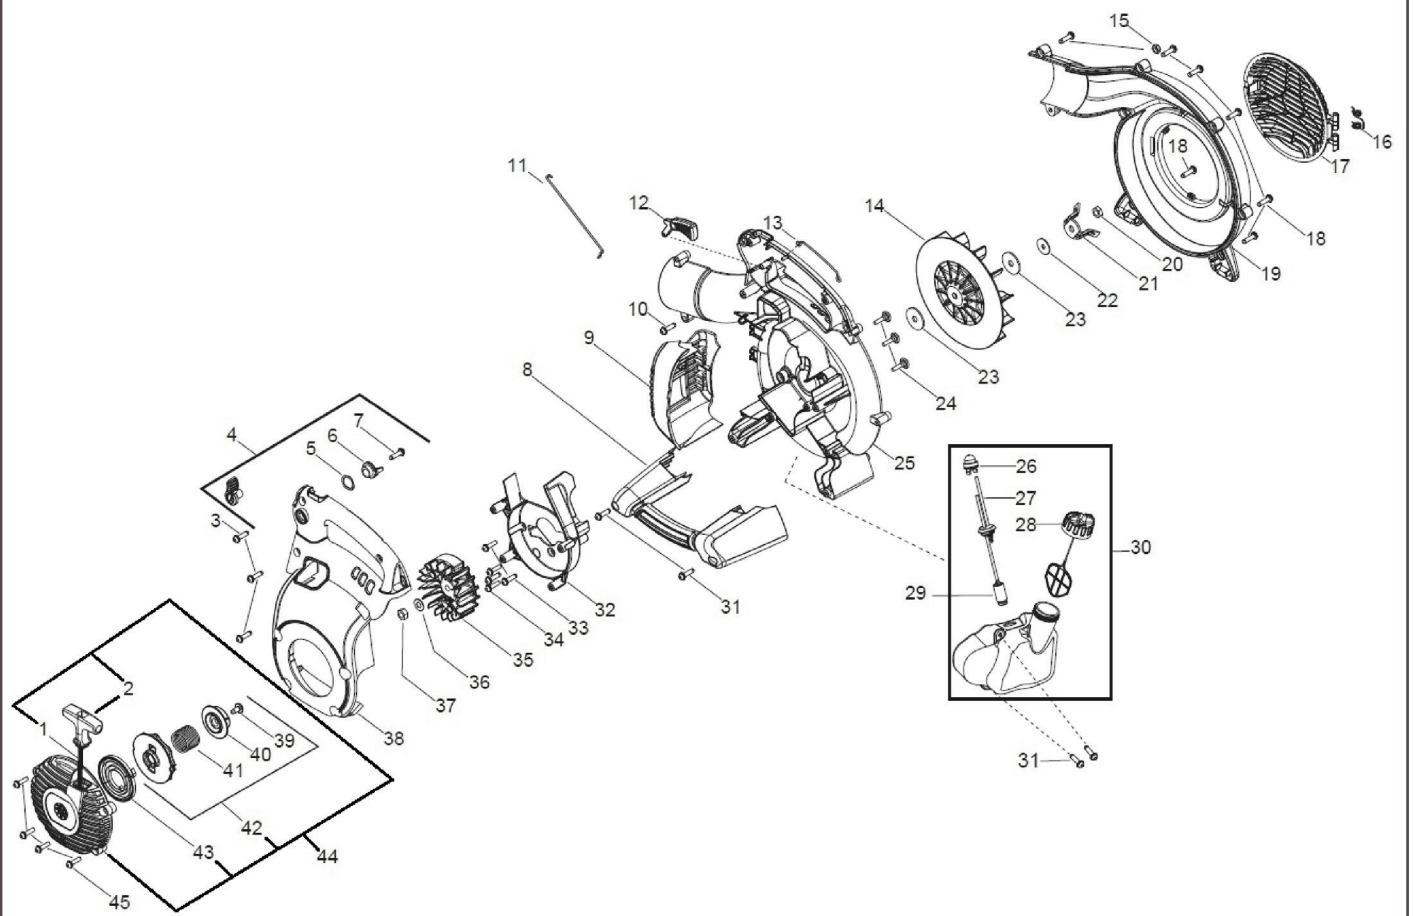

RESERVDELSKATALOG
: HUSQVARNA 125BVX

Reservdelslista

RESERVDELSLISTA

REF.	ART. NR	ARTIKELBESKRIVNING	ANMÄRKNING	KIT
1	545081817	STARTAPPARAT KPL	Kit - Rope	1
2	545043204	STARHANDTAG	Handle - Starter	1
3	530015814	SCREW	Screw	1
4	545081822	SATS	Kit - Cruise control	1
5	530015147	BRICKA	Washer - Wave	1
6	545111501	RATCHET CRUISE CONTROL	Ratchet - Cruise control	1
7	530015814	SCREW	Screw	1
8	545119002	HANDLE - ASSIST	Handle - Assist	1
9	545157901	ASSY, MUFFLER GUARD	Assy. - Muffler guard	1
10	545003502	SCREW	Bolt - Tube clamp	1
11	545111301	VAJER	Wire - Linkage	1
12	545111601	TRIGGER, THROTTLE	Trigger - Throttle	1
13	545131701	VAJER	Wire - Handle ground	1
14	581449402	FLÄKTHJUL		1
15	530015197	MUTTER	Nut - Blower tube	1
16	545111101	FJÄDER	Spring - Vac door	1
17	545111201	KÅPA	Cover - Vac door	1
18	530015814	SCREW	Screw	1
19	575533201	ASSEMBLY	Assy - Outer scroll	1
20	545147101	MUTTER	Nut - Impeller	1
21	900000002	DUMMY PART	Blade - ***See Service Reference***	1
22	900000002	DUMMY PART	Washer - ***See Service Reference***	1
23	545164501	BRICKA	Washer - Impeller	1
24	530016445	SCREW FUEL TANK RETAINER	Screw	1
25	545110001	SLINGA	Scroll - Inner	1
26	530047721	PURGE	Bulb - Purge	1
27	581798001	BRÄNSLESLANG	Fuel Line - ***See Service Reference***	1
28	900000002	DUMMY PART	Fuel Cap w Retainer - ***See Service Reference***	1
29	530095601	BRÄNSLEFILTER	30 pcs. plastic bag of 530095646	1
29	530095646	BRÄNSLEFILTER		1
30	900000002	DUMMY PART	Fuel Tank - ***See Service Reference***	1
31	530015814	SCREW	Screw	1
32	578318701	SLINGA	Scroll - Flywheel	1
33	530015814	SCREW	Screw	1
34	530016445	SCREW FUEL TANK RETAINER	Screw	1
35	576423301	SVÄNGHJUL	Assy - Flywheel	1
36	530015828	BRICKA	Washer	1
37	530016134	MUTTER	Nut - Flywheel	1
38	545108801	KÅPA	Cover - Motor housing	1
39	545112801	SCREW	Screw	1
40	545089001	NAV	Hub	1
41	545115901	FJÄDER	Spring - EPS2	1
42	545006084	SATS	Kit - Starter	1
43	530042095	FJÄDER	Spring - Starter	1
44	545111801	STARTAPPARAT KPL	Housing - Starter Cover	1
45	530016386	SCREW	Screw	1