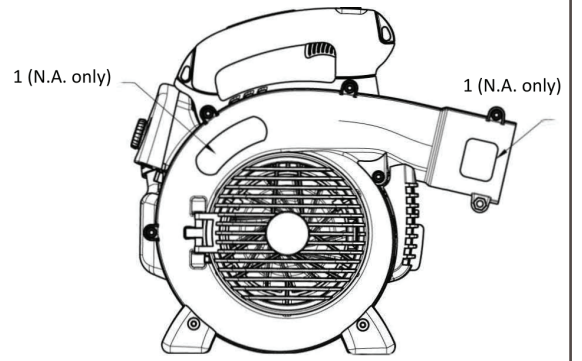

Keyed

Non-Keyed

⚠ WARNING

All repairs, adjustments and maintenance not described in the Operator's Manual must be performed by Qualified Service Personnel.

REF.	ART. NR	ARTIKELBESKRIVNING	ANMÄRKNING	KIT
1	545131201	ASSY, UPPER VAC TUBE	Assy - Upper vac tube with adapter, Non-Keyed (must be used with Non-Keyed lower tube)	1
1	545131203	RÖR	Assy - Upper vac tube with adapter, Keyed (must be used with Keyed lower tube)	1
2	545144101	SCREW	Screw	1
3	900000002	DUMMY PART	Tube - Lower vac. Please see service reference for important fitup information to select the correct tube	1
4	575478801	RÖR	Elbow - Vac	1
5	545132903	STRAP SHOULDER	Strap - Carrying	1
6	595839701	VÄSKA	Assy - Vac bag	1
7	590569201	RÖR	Assy - Tube - upper blower w/barrier	1
8	545118001	RÖR	Tube - Lower blower (round)	1
9	545119501	MUNSTYCKE	Tube - Lower blower (flare)	1