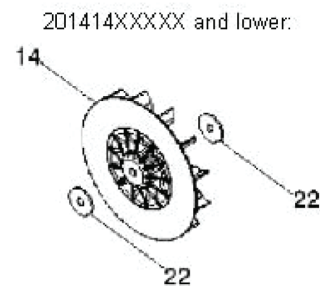

Serial Number - 201212XXXXX and lower, please use the following parts:

HOUSING	Ref. #26	581798001	KIT, FUEL LINE
HOUSING	Ref. #27	530150350	CAP, FUEL
HOUSING	Ref. #29	545108901	ASSY, FUEL TANK

Serial Number - 201213XXXXX and higher, please use the following parts:

Serial Number - 201414XXXXX and lower, please use the following parts:

HOUSING	Ref. #14	545173201	IMPELLER***
HOUSING	Ref. #22	545164501	WASHER (QTY. 2)
ENGINE	Ref. #28	545081816	KIT, CRANKSHAFT

Note: IMPELLER (P/N 545173201) cannot be used with KIT, CRANKSHAFT (P/N 588199401). Use only with KIT, CRANKSHAFT (P/N 545081816).