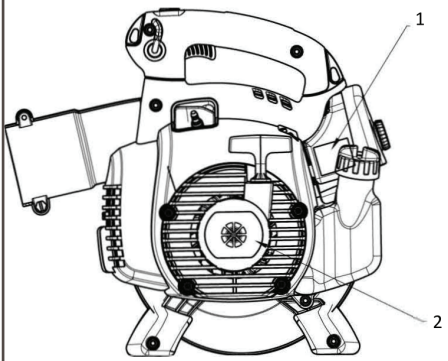

Keyed

Non-Keyed

⚠ WARNING

All repairs, adjustments and maintenance not described in the Operator's Manual must be performed by Qualified Service Personnel.

REF.	ART. NR	ARTIKELBESKRIVNING	ANMÄRKNING	KIT
1	545131201	ASSY, UPPER VAC TUBE	Assy - Upper vac tube with adapter, Non-Keyed (must be used with Non-Keyed lower tube)	1
1	545131203	RÖR	Assy - Upper vac tube with adapter, Keyed (must be used with Keyed lower tube)	1
2	545144101	SCREW	Screw	1
3	900000002	DUMMY PART	Tube - Lower vac. Please see service reference for important fitup information to select the correct tube	1
4	575478801	RÖR	Elbow - Vac	1
5	545132903	STRAP SHOULDER	Strap - Carrying	1
6	595839701	VÄSKA	Assy - Vac bag	1
7	590569201	RÖR	Assy - Tube - upper blower w/barrier	1
8	545118001	RÖR	Tube - Lower blower (round)	1
9	545119501	MUNSTYCKE	Tube - Lower blower (flare)	1