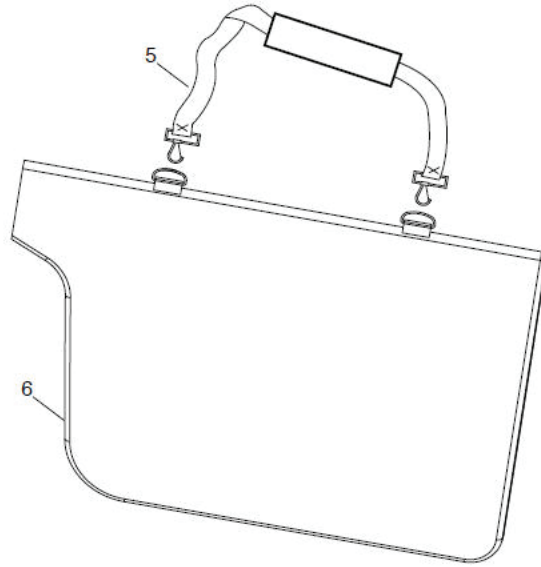

⚠ WARNING

All repairs, adjustments and maintenance not described in the Operator's Manual must be performed by Qualified Service Personnel.