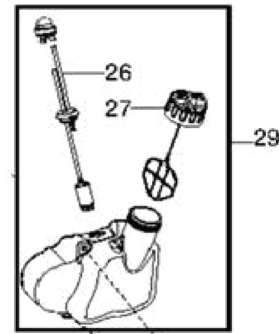

BLOWERS

***** Service Reference *****

125B & 125BVX MODELS

Note: Due to product improvements, your unit may have a different fuel tank assembly, fuel cap and fuel lines. Please refer to the serial number on your unit and order the appropriate parts shown:

Serial Number - 201212XXXXX and lower, please use the following parts:

HOUSING	Ref. #26	581798001	KIT, FUEL LINE
HOUSING	Ref. #27	530150350	CAP, FUEL
HOUSING	Ref. #29	545108901	ASSY, FUEL TANK