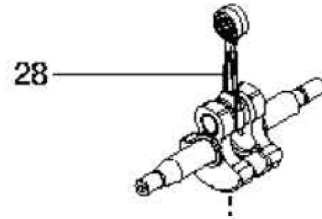

**** Service Reference ****

125B & 125BVX MODELS

Note: Due to product improvements, your unit may have a different crankshaft assembly. Please refer to the serial number on your unit and order the appropriate parts shown:

Serial Number - 201414XXXXX and lower, please use the following parts:

ENGINE Ref. #28 545081816 KIT, CRANKSHAFT

Note: KIT, CRANKSHAFT (P/N 545081816) cannot be used with IMPELLER (P/N 581449401). Use only with IMPELLER (P/N 545173201).

Serial Number - 201415XXXXX and higher, please use the following parts:

ENGINE Ref. #28 588199401 KIT, CRANKSHAFT

Note: KIT, CRANKSHAFT (P/N 588199401) cannot be used with IMPELLER (P/N 545173201). Use only with IMPELLER (P/N 581449401).