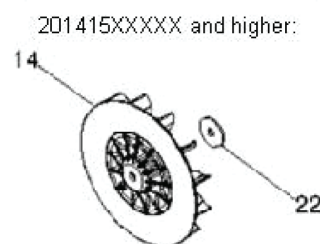

Serial Number - 201414XXXXX and lower, please use the following parts:

HOUSING	Ref. #14	545173201	IMPELLER***
HOUSING	Ref. #22	545164501	WASHER (QTY. 2)
ENGINE	Ref. #28	545081816	KIT, CRANKSHAFT

Note: IMPELLER (P/N 545173201) cannot be used with KIT, CRANKSHAFT (P/N 588199401). Use only with KIT, CRANKSHAFT (P/N 545081816).

Serial Number - 201415XXXXX and higher, please use the following parts:

HOUSING	Ref. #14	581449403	IMPELLER
HOUSING	Ref. #22	545164501	WASHER (QTY. 1)
ENGINE	Ref. #28	588199401	KIT, CRANKSHAFT

Note: IMPELLER (P/N 581449401) cannot be used with KIT, CRANKSHAFT (P/N 545081816). Use only with KIT, CRANKSHAFT (P/N 588199401).