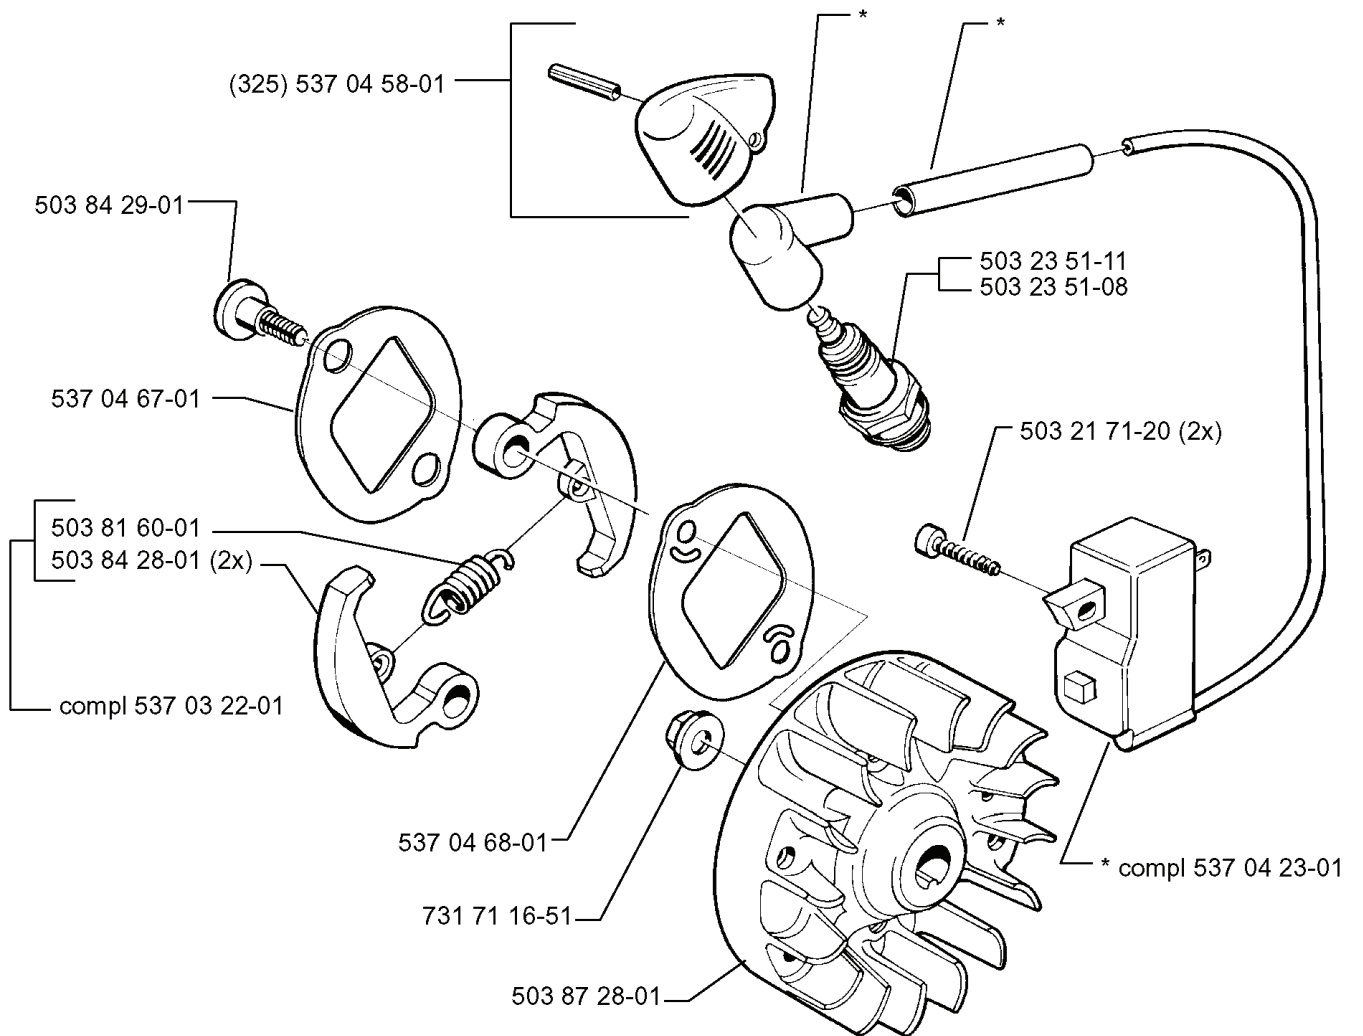

# M

REF.	PART NO.	DESCRIPTION	REMARK	QTY.	KIT
537 03 20-02	537032002	PISTON	322	1	
537 03 20-04	537032004	PISTON	325	1	
503 28 90-38	503289038	PISTON RING	322 2X	1	
503 28 90-30	503289030	PISTON RING	325 2X	1	
503 71 22-01	503712201	BEARING		1	
537 01 32-72	537013272	PISTON	322	1	
537 01 32-74	537013274	PISTON	325	1	
737 44 08-00	737440800	CIRCLIP	2X	1	
503 21 75-30	503217530	SCREW IHSCFT	4X	1	
537 01 41-01	537014101	GASKET		1	
503 85 27-71	503852771	MUFFLER ASSY		1	
503 87 17-01	503871701	SPARK ARRESTER SCREEN		1	
503 20 29-50	503202950	SCREW IHSCFM	2X	1	

L

---

REF.	PART NO.	DESCRIPTION	REMARK	QTY.	KIT
537 04 58-01	537045801	COVER	325	1	
503 84 29-01	503842901	SCREW		1	
537 04 67-01	537046701	WASHER		1	
503 81 60-01	503816001	CLUTCH SPRING		1	
503 84 28-01	503842801	CLUTCH SHOE	2X	1	
537 03 22-01	537032201	CLUTCH ASSY		1	
537 04 68-01	537046801	WASHER		1	
731 71 16-51	731711651	HEXAGON NUT FLANGE		1	
503 87 28-01	503872801	FLYWHEEL		1	
537 04 23-01	537042301	IGNITION MODULE		1	
503 21 71-20	503217120	SCREW IHSCT	2X	1	
503 23 51-08	503235108	SPARK PLUG		1	
503 23 51-11	503235111	SPARK PLUG		1	

**A** 322 C

**B** 322 L  
325 L-X

REF.	PART NO.	DESCRIPTION	REMARK	QTY.	KIT
503 88 88-01	503888801	TUBE		1	
503 86 45-01	503864501	DRIVE SHAFT		1	
503 87 26-01	503872601	CLUTCH DRUM ASSY		1	
502 19 71-01	502197101	SQUARE NUT		1	
503 87 90-01	503879001	KNOB	325 L-X	1	
503 94 03-01	503940301	DISTANCE		1	
503 88 41-01	503884101	CLUTCH DRUM		1	
503 87 19-03	503871903	HANDLE	325 L-X	1	
503 87 19-01	503871901	HANDLE LOOP	322 C.L	1	
503 23 00-61	503230061	WASHER	322L	1	
725 23 80-51	725238051	SCREW EHHM	325 L-X	1	
503 96 36-01	503963601	PIPE		1	
725 23 78-51	725237851	SCREW EHHM	322 L	1	
530 01 58-20	530015820	SCREW		1	
530 01 61-18	530016118	WING NUT		1	
530 03 85-99	530038599	BRACKET		1	
530 05 38-00	530053800	SHAFT		1	
530 05 39-50	530053950	HANDLE		1	
530 09 45-43	530094543	DRIVER		1	
530 09 52-21	530095221	SHAFT		1	
735 31 12-00	735311200	CIRCLIP		1	