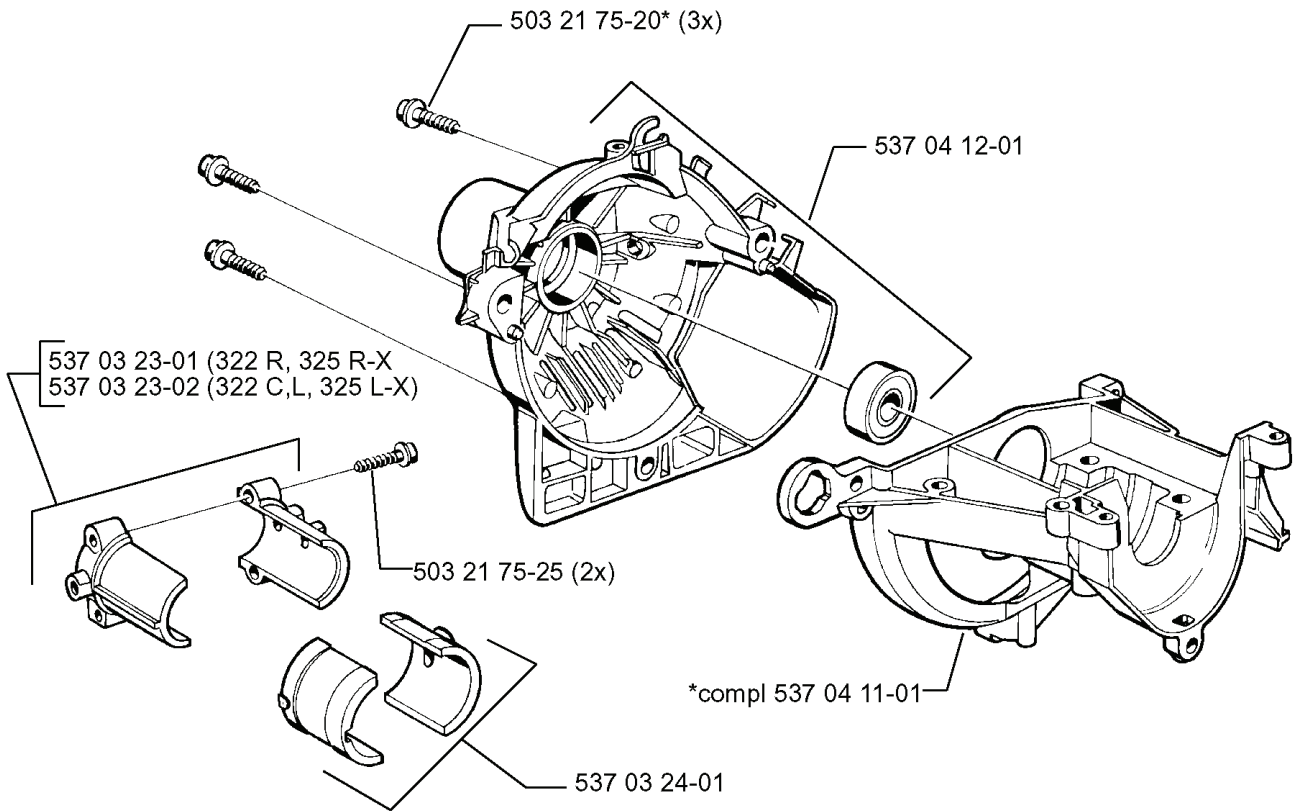

**G**

503 98 12-01 322 C  
503 98 12-02 322 L  
503 98 12-03 322 R  
503 98 12-04 325 L-X  
503 98 12-05 325 R-X

---

REF.	PART NO.	DESCRIPTION	REMARK	QTY.	KIT
50398 12-01	503981201	LABEL	322 C	1	
50398 12-02	503981202	LABEL	322 L	1	
50398 12-03	503981203	LABEL	322 R	1	
50398 12-04	503981204	LABEL	325 L-X	1	
50398 12-05	503981205	LABEL	325 R-X	1	
50397 21-01	503972101	COVER		1	
50396 13-01	503961301	SCREW	2X	1	
50387 18-01	503871801	CYLINDER COVER		1	
50387 21-01	503872101	HEAT PROTECTOR		1	
50321 75-20	503217520	SCREW IHSCFT	3X	1	

N

---

REF.	PART NO.	DESCRIPTION	REMARK	QTY.	KIT
503 21 75-20	503217520	SCREW IHSCFT	3X	1	
537 03 23-01	537032301	CLAMPING SLEEVE ASSY	322 R, 325 R-X	1	
537 03 23-02	537032302	CLAMPING SLEEVE ASSY	322 C.L, 325 L-X	1	
503 21 75-25	503217525	SCREW IHSCFT	2X	1	
537 03 24-01	537032401	INSULATOR		1	
537 04 11-01	537041101	CRANKCASE		1	
537 04 12-01	537041201	CLUTCH COVER		1	