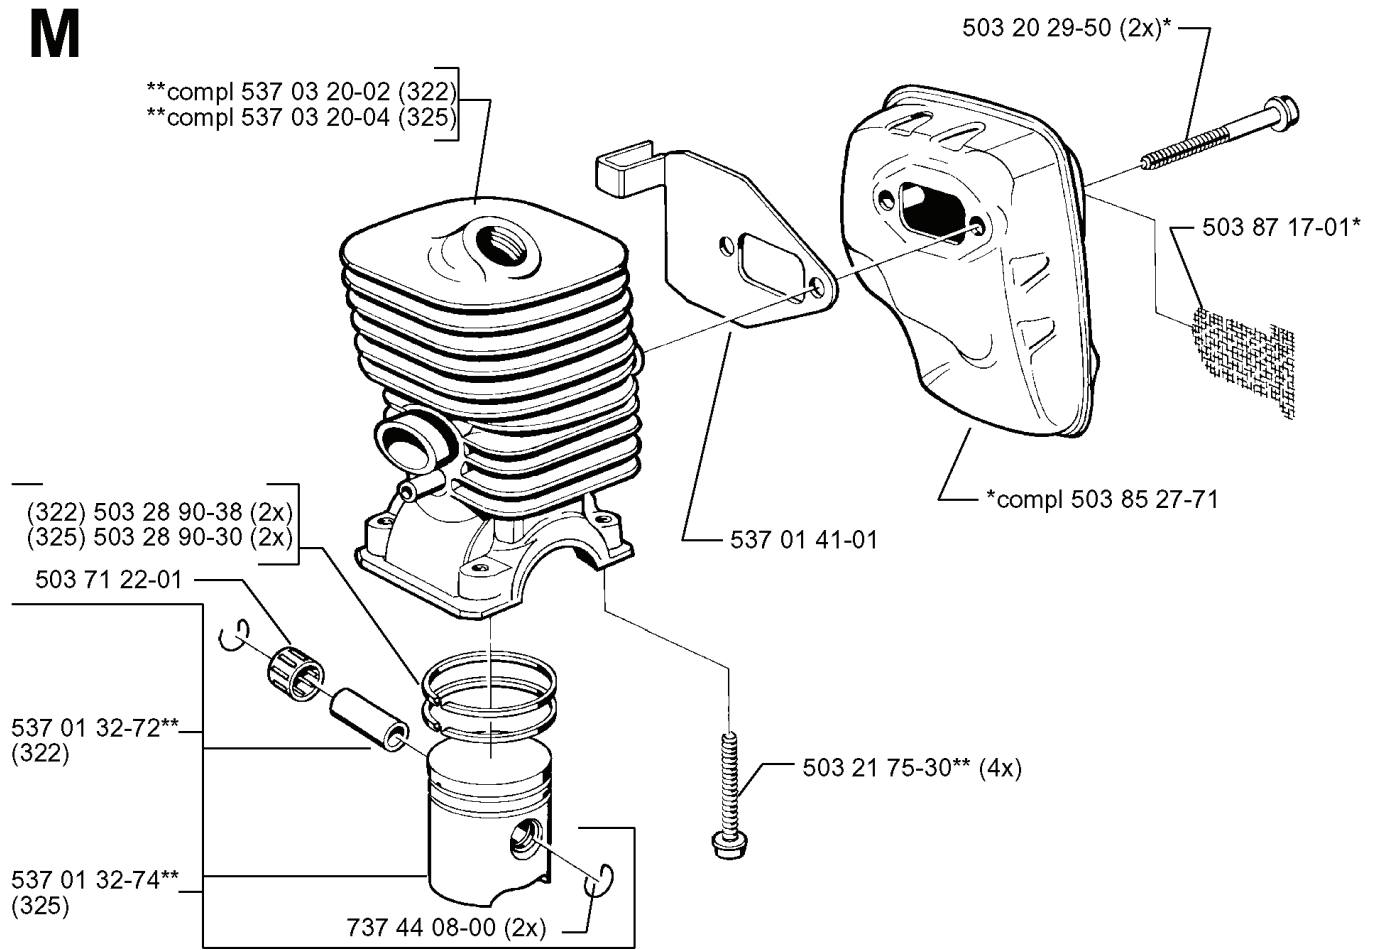

**G**

503 98 12-01 322 C  
503 98 12-02 322 L  
503 98 12-03 322 R  
503 98 12-04 325 L-X  
503 98 12-05 325 R-X

---

REF.	PART NO.	DESCRIPTION	REMARK	QTY.	KIT
50398 12-01	503981201	LABEL	322 C	1	
50398 12-02	503981202	LABEL	322 L	1	
50398 12-03	503981203	LABEL	322 R	1	
50398 12-04	503981204	LABEL	325 L-X	1	
50398 12-05	503981205	LABEL	325 R-X	1	
50397 21-01	503972101	COVER		1	
50396 13-01	503961301	SCREW	2X	1	
50387 18-01	503871801	CYLINDER COVER		1	
50387 21-01	503872101	HEAT PROTECTOR		1	
50321 75-20	503217520	SCREW IHSCFT	3X	1	

**P**

\*compl 503 85 24-73

---

REF.	PART NO.	DESCRIPTION	REMARK	QTY.	KIT
503 85 24-73	503852473	CRANKSHAFT ASSY		1	
503 94 02-01	503940201	BEARING CAGE		1	
503 94 05-01	503940501	CUP		1	
503 71 22-01	503712201	BEARING		1	

# M

REF.	PART NO.	DESCRIPTION	REMARK	QTY.	KIT
537 03 20-02	537032002	PISTON	322	1	
537 03 20-04	537032004	PISTON	325	1	
503 28 90-38	503289038	PISTON RING	322 2X	1	
503 28 90-30	503289030	PISTON RING	325 2X	1	
503 71 22-01	503712201	BEARING		1	
537 01 32-72	537013272	PISTON	322	1	
537 01 32-74	537013274	PISTON	325	1	
737 44 08-00	737440800	CIRCLIP	2X	1	
503 21 75-30	503217530	SCREW IHSCFT	4X	1	
537 01 41-01	537014101	GASKET		1	
503 85 27-71	503852771	MUFFLER ASSY		1	
503 87 17-01	503871701	SPARK ARRESTER SCREEN		1	
503 20 29-50	503202950	SCREW IHSCFM	2X	1	

L

---

REF.	PART NO.	DESCRIPTION	REMARK	QTY.	KIT
537 04 58-01	537045801	COVER	325	1	
503 84 29-01	503842901	SCREW		1	
537 04 67-01	537046701	WASHER		1	
503 81 60-01	503816001	CLUTCH SPRING		1	
503 84 28-01	503842801	CLUTCH SHOE	2X	1	
537 03 22-01	537032201	CLUTCH ASSY		1	
537 04 68-01	537046801	WASHER		1	
731 71 16-51	731711651	HEXAGON NUT FLANGE		1	
503 87 28-01	503872801	FLYWHEEL		1	
537 04 23-01	537042301	IGNITION MODULE		1	
503 21 71-20	503217120	SCREW IHSCT	2X	1	
503 23 51-08	503235108	SPARK PLUG		1	
503 23 51-11	503235111	SPARK PLUG		1	