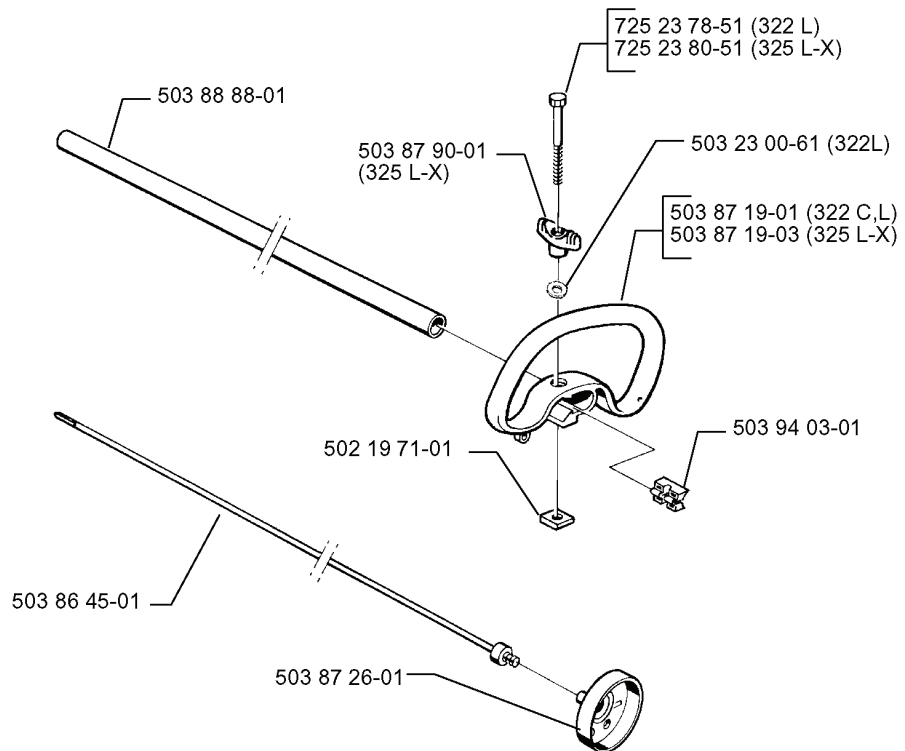

**P**

\*compl 503 85 24-73

---

REF.	PART NO.	DESCRIPTION	REMARK	QTY.	KIT
503 85 24-73	503852473	CRANKSHAFT ASSY		1	
503 94 02-01	503940201	BEARING CAGE		1	
503 94 05-01	503940501	CUP		1	
503 71 22-01	503712201	BEARING		1	

L

---

REF.	PART NO.	DESCRIPTION	REMARK	QTY.	KIT
537 04 58-01	537045801	COVER	325	1	
503 84 29-01	503842901	SCREW		1	
537 04 67-01	537046701	WASHER		1	
503 81 60-01	503816001	CLUTCH SPRING		1	
503 84 28-01	503842801	CLUTCH SHOE	2X	1	
537 03 22-01	537032201	CLUTCH ASSY		1	
537 04 68-01	537046801	WASHER		1	
731 71 16-51	731711651	HEXAGON NUT FLANGE		1	
503 87 28-01	503872801	FLYWHEEL		1	
537 04 23-01	537042301	IGNITION MODULE		1	
503 21 71-20	503217120	SCREW IHSCT	2X	1	
503 23 51-08	503235108	SPARK PLUG		1	
503 23 51-11	503235111	SPARK PLUG		1	

**A** 322 C

**B** 322 L  
325 L-X

REF.	PART NO.	DESCRIPTION	REMARK	QTY.	KIT
503 88 88-01	503888801	TUBE		1	
503 86 45-01	503864501	DRIVE SHAFT		1	
503 87 26-01	503872601	CLUTCH DRUM ASSY		1	
502 19 71-01	502197101	SQUARE NUT		1	
503 87 90-01	503879001	KNOB	325 L-X	1	
503 94 03-01	503940301	DISTANCE		1	
503 88 41-01	503884101	CLUTCH DRUM		1	
503 87 19-03	503871903	HANDLE	325 L-X	1	
503 87 19-01	503871901	HANDLE LOOP	322 C.L	1	
503 23 00-61	503230061	WASHER	322L	1	
725 23 80-51	725238051	SCREW EHHM	325 L-X	1	
503 96 36-01	503963601	PIPE		1	
725 23 78-51	725237851	SCREW EHHM	322 L	1	
530 01 58-20	530015820	SCREW		1	
530 01 61-18	530016118	WING NUT		1	
530 03 85-99	530038599	BRACKET		1	
530 05 38-00	530053800	SHAFT		1	
530 05 39-50	530053950	HANDLE		1	
530 09 45-43	530094543	DRIVER		1	
530 09 52-21	530095221	SHAFT		1	
735 31 12-00	735311200	CIRCLIP		1	