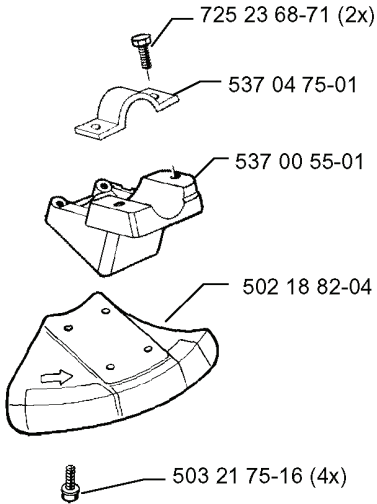

*compl 537 02 21-01