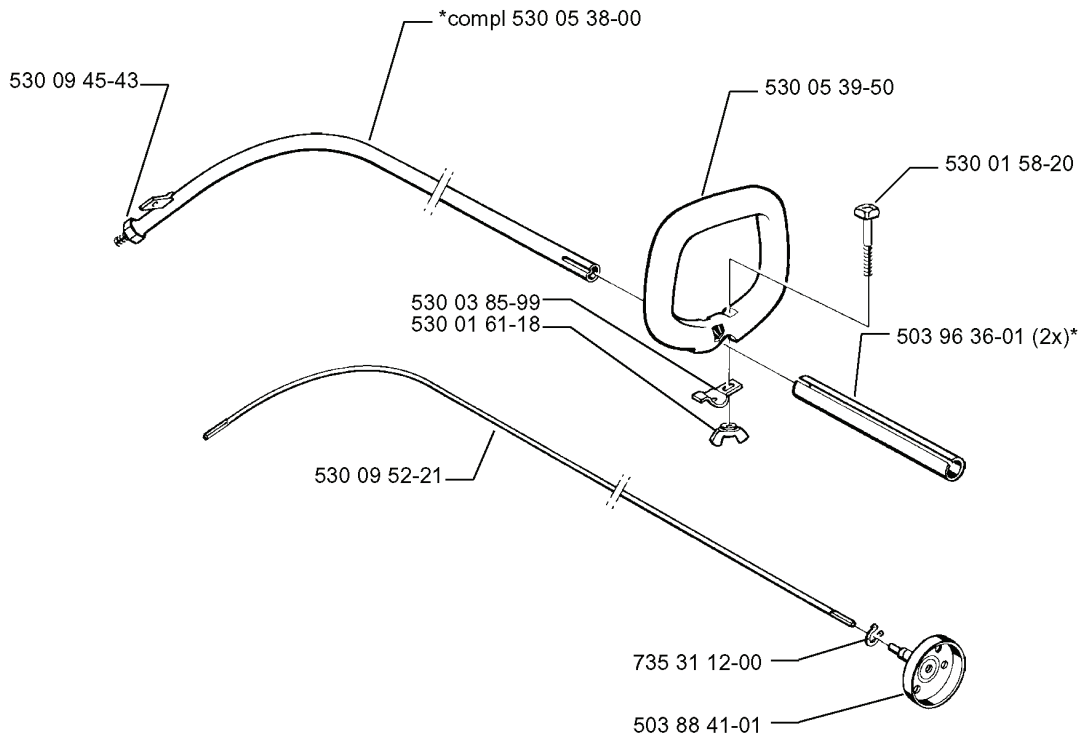

# M

REF.	PART NO.	DESCRIPTION	REMARK	QTY.	KIT
537 03 20-02	537032002	PISTON	322	1	
537 03 20-04	537032004	PISTON	325	1	
503 28 90-38	503289038	PISTON RING	322 2X	1	
503 28 90-30	503289030	PISTON RING	325 2X	1	
503 71 22-01	503712201	BEARING		1	
537 01 32-72	537013272	PISTON	322	1	
537 01 32-74	537013274	PISTON	325	1	
737 44 08-00	737440800	CIRCLIP	2X	1	
503 21 75-30	503217530	SCREW IHSCFT	4X	1	
537 01 41-01	537014101	GASKET		1	
503 85 27-71	503852771	MUFFLER ASSY		1	
503 87 17-01	503871701	SPARK ARRESTER SCREEN		1	
503 20 29-50	503202950	SCREW IHSCFM	2X	1	

L

---

REF.	PART NO.	DESCRIPTION	REMARK	QTY.	KIT
537 04 58-01	537045801	COVER	325	1	
503 84 29-01	503842901	SCREW		1	
537 04 67-01	537046701	WASHER		1	
503 81 60-01	503816001	CLUTCH SPRING		1	
503 84 28-01	503842801	CLUTCH SHOE	2X	1	
537 03 22-01	537032201	CLUTCH ASSY		1	
537 04 68-01	537046801	WASHER		1	
731 71 16-51	731711651	HEXAGON NUT FLANGE		1	
503 87 28-01	503872801	FLYWHEEL		1	
537 04 23-01	537042301	IGNITION MODULE		1	
503 21 71-20	503217120	SCREW IHSCT	2X	1	
503 23 51-08	503235108	SPARK PLUG		1	
503 23 51-11	503235111	SPARK PLUG		1	

**A** 322 C

**B** 322 L  
325 L-X

REF.	PART NO.	DESCRIPTION	REMARK	QTY.	KIT
503 88 88-01	503888801	TUBE		1	
503 86 45-01	503864501	DRIVE SHAFT		1	
503 87 26-01	503872601	CLUTCH DRUM ASSY		1	
502 19 71-01	502197101	SQUARE NUT		1	
503 87 90-01	503879001	KNOB	325 L-X	1	
503 94 03-01	503940301	DISTANCE		1	
503 88 41-01	503884101	CLUTCH DRUM		1	
503 87 19-03	503871903	HANDLE	325 L-X	1	
503 87 19-01	503871901	HANDLE LOOP	322 C.L	1	
503 23 00-61	503230061	WASHER	322L	1	
725 23 80-51	725238051	SCREW EHHM	325 L-X	1	
503 96 36-01	503963601	PIPE		1	
725 23 78-51	725237851	SCREW EHHM	322 L	1	
530 01 58-20	530015820	SCREW		1	
530 01 61-18	530016118	WING NUT		1	
530 03 85-99	530038599	BRACKET		1	
530 05 38-00	530053800	SHAFT		1	
530 05 39-50	530053950	HANDLE		1	
530 09 45-43	530094543	DRIVER		1	
530 09 52-21	530095221	SHAFT		1	
735 31 12-00	735311200	CIRCLIP		1	