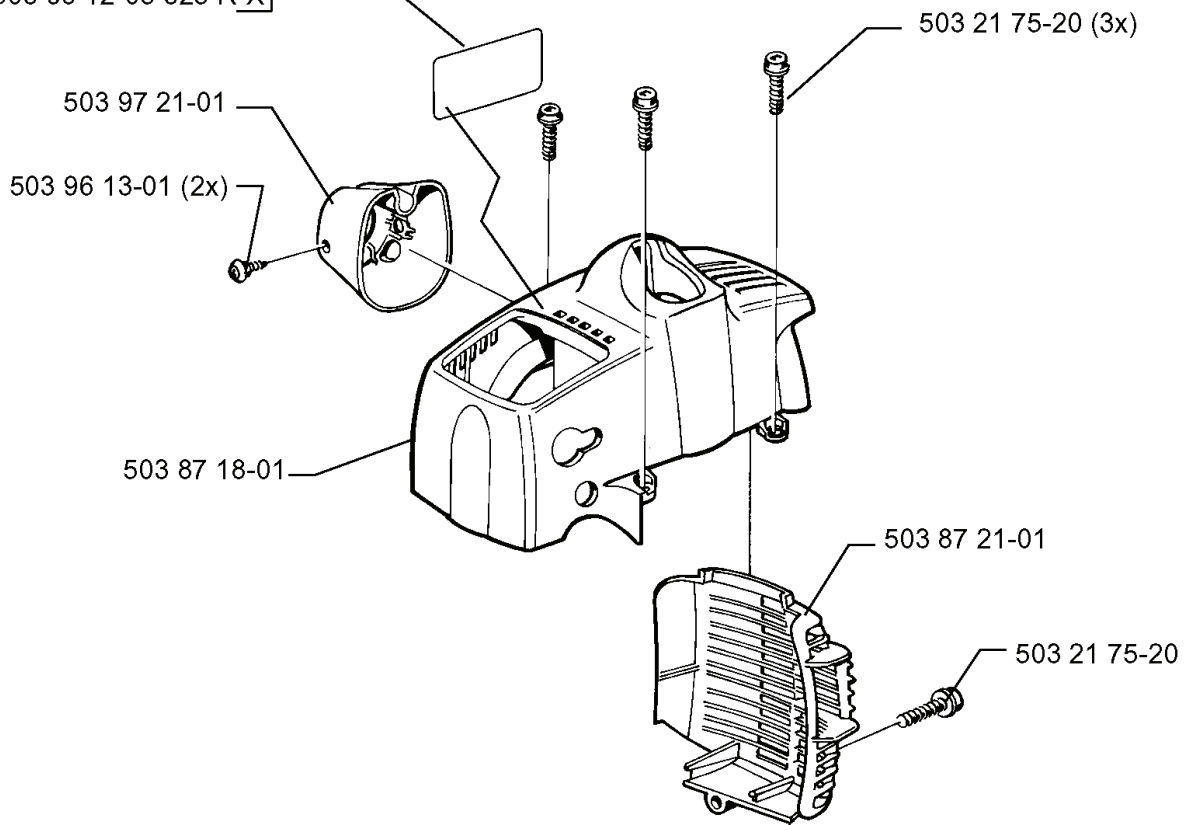

R

Compl 503 28 31-10

ZAMA C1Q - EL 11

REF.	PART NO.	DESCRIPTION	REMARK	QTY.	KIT
503 28 31-10	503283110	CARBURETTOR		1	
503 48 05-01	503480501	SCREW		1	
503 97 43-01	503974301	COVER		1	
503 48 02-01	503480201	DIAPHRAGM		1	
537 01 98-01	537019801	LEVER		1	
503 47 90-01	503479001	SCREW		1	
537 02 09-01	537020901	SHAFT ASSY		1	
537 02 11-01	537021101	VALVE		1	
503 48 18-01	503481801	SCREW		1	
503 48 19-01	503481901	COLLAR		1	
503 48 16-01	503481601	LEVER		1	
537 02 10-01	537021001	SPRING		1	
503 47 97-01	503479701	VALVE		1	
503 48 00-01	503480001	PIN RETAINING SCREW		1	
503 53 57-01	503535701	STRAINER		1	
503 75 53-01	503755301	SCREW		1	
537 01 26-01	537012601	SPRING		1	
537 01 25-01	537012501	BALL		1	
537 02 00-01	537020001	DIAPHRAGM PUMP		1	
537 02 01-01	537020101	GASKET		1	
537 02 02-01	537020201	COVER		1	
503 47 96-01	503479601	SCREW		1	
537 02 07-01	537020701	SCREW		1	
503 48 11-01	503481101	PIECE		1	
537 01 96-01	537019601	SHAFT ASSY		1	
537 01 99-01	537019901	VALVE		1	
503 47 92-01	503479201	SCREW		1	
537 01 97-01	537019701	SPRING		1	
537 02 06-01	537020601	SCREW		1	
537 02 16-01	537021601	LIMITER CAP		1	
537 02 05-01	537020501	SCREW		1	
503 48 08-01	503480801	SPRING		1	
537 02 03-01	537020301	SPRING		1	
503 66 59-01	503665901	LEVER		1	
503 48 01-01	503480101	SCREW		1	
503 47 89-01	503478901	COLLAR		1	
537 02 04-01	537020401	GASKET		1	

**G**

503 98 12-01 322 C  
503 98 12-02 322 L  
503 98 12-03 322 R  
503 98 12-04 325 L-X  
503 98 12-05 325 R-X

---

REF.	PART NO.	DESCRIPTION	REMARK	QTY.	KIT
50398 12-01	503981201	LABEL	322 C	1	
50398 12-02	503981202	LABEL	322 L	1	
50398 12-03	503981203	LABEL	322 R	1	
50398 12-04	503981204	LABEL	325 L-X	1	
50398 12-05	503981205	LABEL	325 R-X	1	
50397 21-01	503972101	COVER		1	
50396 13-01	503961301	SCREW	2X	1	
50387 18-01	503871801	CYLINDER COVER		1	
50387 21-01	503872101	HEAT PROTECTOR		1	
50321 75-20	503217520	SCREW IHSCFT	3X	1	