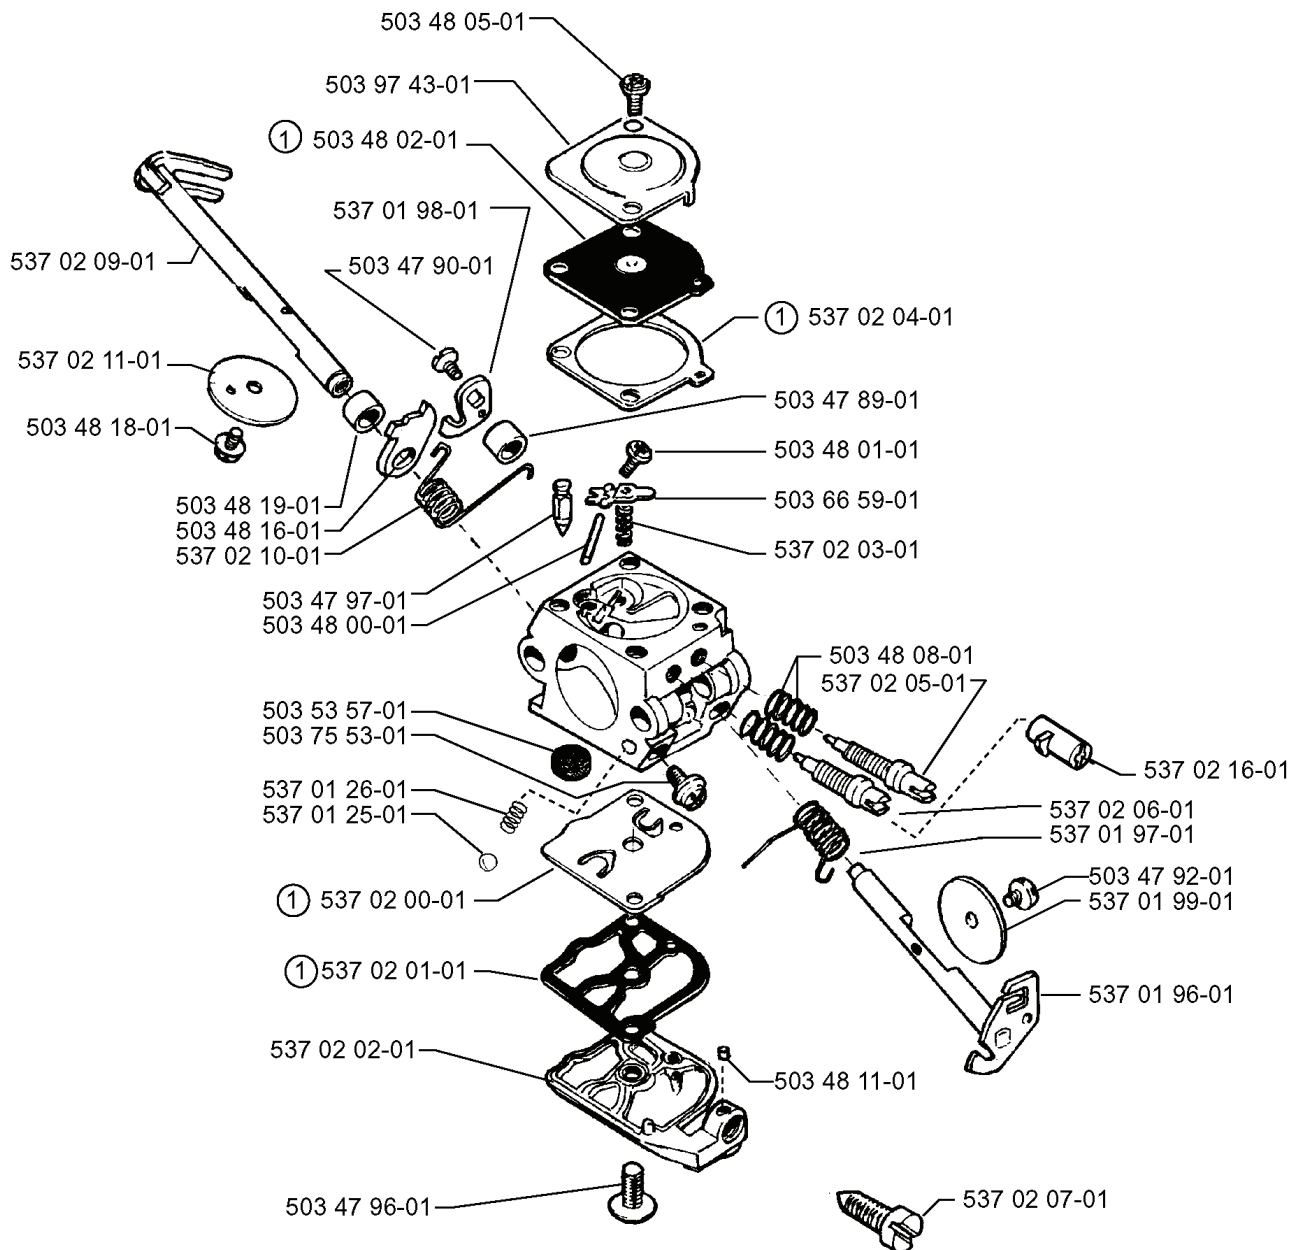

H

REF.	PART NO.	DESCRIPTION	REMARK	QTY.	KIT
502 20 65-03	502206503	SCREW EHHM		1	
502 20 40-01	502204001	KNOB		1	
503 88 80-01	503888001	FILTER COVER		1	
503 88 81-01	503888101	AIR FILTER		1	
503 96 25-01	503962501	CHOKE CONTROL		1	
503 21 75-16	503217516	SCREW IHSCFT		1	
503 89 03-01	503890301	FILTER HOLDER		1	
503 21 75-50	503217550	SCREW IHSCFT	2X	1	
731 23 14-01	731231401	HEXAGON NUT		1	
503 28 31-10	503283110	CARBURETTOR		1	
503 49 71-01	503497101	GASKET		1	
503 20 03-25	503200325	SCREW IHSCFM	2X	1	
503 22 65-01	503226501	SQUARE NUT	2X	1	
503 94 26-01	503942601	INLET PIPE		1	
503 91 09-01	503910901	INSULATION WALL		1	

R

Compl 503 28 31-10

ZAMA C1Q - EL 11

REF.	PART NO.	DESCRIPTION	REMARK	QTY.	KIT
503 28 31-10	503283110	CARBURETTOR		1	
503 48 05-01	503480501	SCREW		1	
503 97 43-01	503974301	COVER		1	
503 48 02-01	503480201	DIAPHRAGM		1	
537 01 98-01	537019801	LEVER		1	
503 47 90-01	503479001	SCREW		1	
537 02 09-01	537020901	SHAFT ASSY		1	
537 02 11-01	537021101	VALVE		1	
503 48 18-01	503481801	SCREW		1	
503 48 19-01	503481901	COLLAR		1	
503 48 16-01	503481601	LEVER		1	
537 02 10-01	537021001	SPRING		1	
503 47 97-01	503479701	VALVE		1	
503 48 00-01	503480001	PIN RETAINING SCREW		1	
503 53 57-01	503535701	STRAINER		1	
503 75 53-01	503755301	SCREW		1	
537 01 26-01	537012601	SPRING		1	
537 01 25-01	537012501	BALL		1	
537 02 00-01	537020001	DIAPHRAGM PUMP		1	
537 02 01-01	537020101	GASKET		1	
537 02 02-01	537020201	COVER		1	
503 47 96-01	503479601	SCREW		1	
537 02 07-01	537020701	SCREW		1	
503 48 11-01	503481101	PIECE		1	
537 01 96-01	537019601	SHAFT ASSY		1	
537 01 99-01	537019901	VALVE		1	
503 47 92-01	503479201	SCREW		1	
537 01 97-01	537019701	SPRING		1	
537 02 06-01	537020601	SCREW		1	
537 02 16-01	537021601	LIMITER CAP		1	
537 02 05-01	537020501	SCREW		1	
503 48 08-01	503480801	SPRING		1	
537 02 03-01	537020301	SPRING		1	
503 66 59-01	503665901	LEVER		1	
503 48 01-01	503480101	SCREW		1	
503 47 89-01	503478901	COLLAR		1	
537 02 04-01	537020401	GASKET		1	