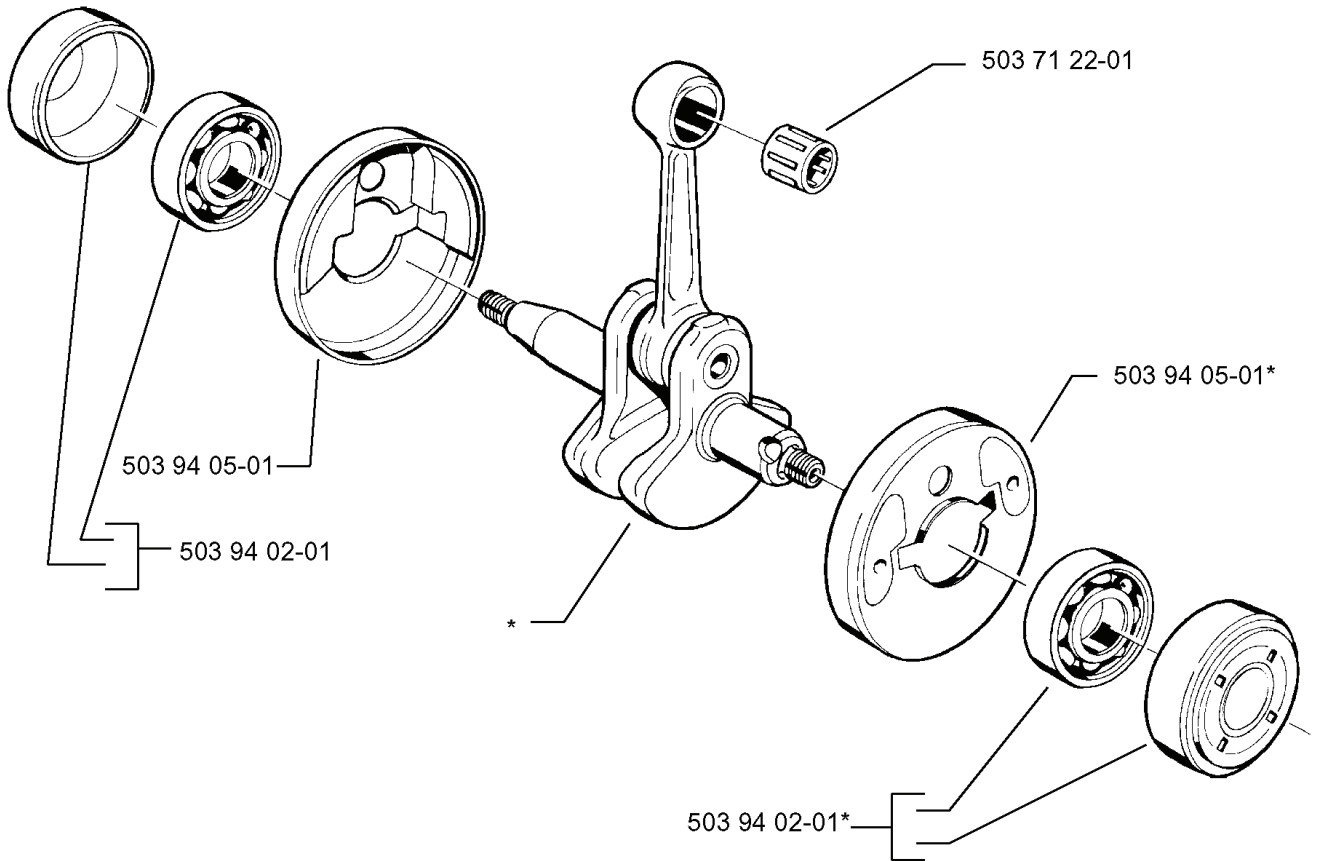

R

Compl 503 28 31-10

ZAMA C1Q - EL 11

REF.	PART NO.	DESCRIPTION	REMARK	QTY.	KIT
503 28 31-10	503283110	CARBURETTOR		1	
503 48 05-01	503480501	SCREW		1	
503 97 43-01	503974301	COVER		1	
503 48 02-01	503480201	DIAPHRAGM		1	
537 01 98-01	537019801	LEVER		1	
503 47 90-01	503479001	SCREW		1	
537 02 09-01	537020901	SHAFT ASSY		1	
537 02 11-01	537021101	VALVE		1	
503 48 18-01	503481801	SCREW		1	
503 48 19-01	503481901	COLLAR		1	
503 48 16-01	503481601	LEVER		1	
537 02 10-01	537021001	SPRING		1	
503 47 97-01	503479701	VALVE		1	
503 48 00-01	503480001	PIN RETAINING SCREW		1	
503 53 57-01	503535701	STRAINER		1	
503 75 53-01	503755301	SCREW		1	
537 01 26-01	537012601	SPRING		1	
537 01 25-01	537012501	BALL		1	
537 02 00-01	537020001	DIAPHRAGM PUMP		1	
537 02 01-01	537020101	GASKET		1	
537 02 02-01	537020201	COVER		1	
503 47 96-01	503479601	SCREW		1	
537 02 07-01	537020701	SCREW		1	
503 48 11-01	503481101	PIECE		1	
537 01 96-01	537019601	SHAFT ASSY		1	
537 01 99-01	537019901	VALVE		1	
503 47 92-01	503479201	SCREW		1	
537 01 97-01	537019701	SPRING		1	
537 02 06-01	537020601	SCREW		1	
537 02 16-01	537021601	LIMITER CAP		1	
537 02 05-01	537020501	SCREW		1	
503 48 08-01	503480801	SPRING		1	
537 02 03-01	537020301	SPRING		1	
503 66 59-01	503665901	LEVER		1	
503 48 01-01	503480101	SCREW		1	
503 47 89-01	503478901	COLLAR		1	
537 02 04-01	537020401	GASKET		1	

N

---

REF.	PART NO.	DESCRIPTION	REMARK	QTY.	KIT
503 21 75-20	503217520	SCREW IHSCFT	3X	1	
537 03 23-01	537032301	CLAMPING SLEEVE ASSY	322 R, 325 R-X	1	
537 03 23-02	537032302	CLAMPING SLEEVE ASSY	322 C.L, 325 L-X	1	
503 21 75-25	503217525	SCREW IHSCFT	2X	1	
537 03 24-01	537032401	INSULATOR		1	
537 04 11-01	537041101	CRANKCASE		1	
537 04 12-01	537041201	CLUTCH COVER		1	

**P**

\*compl 503 85 24-73

---

REF.	PART NO.	DESCRIPTION	REMARK	QTY.	KIT
503 85 24-73	503852473	CRANKSHAFT ASSY		1	
503 94 02-01	503940201	BEARING CAGE		1	
503 94 05-01	503940501	CUP		1	
503 71 22-01	503712201	BEARING		1	