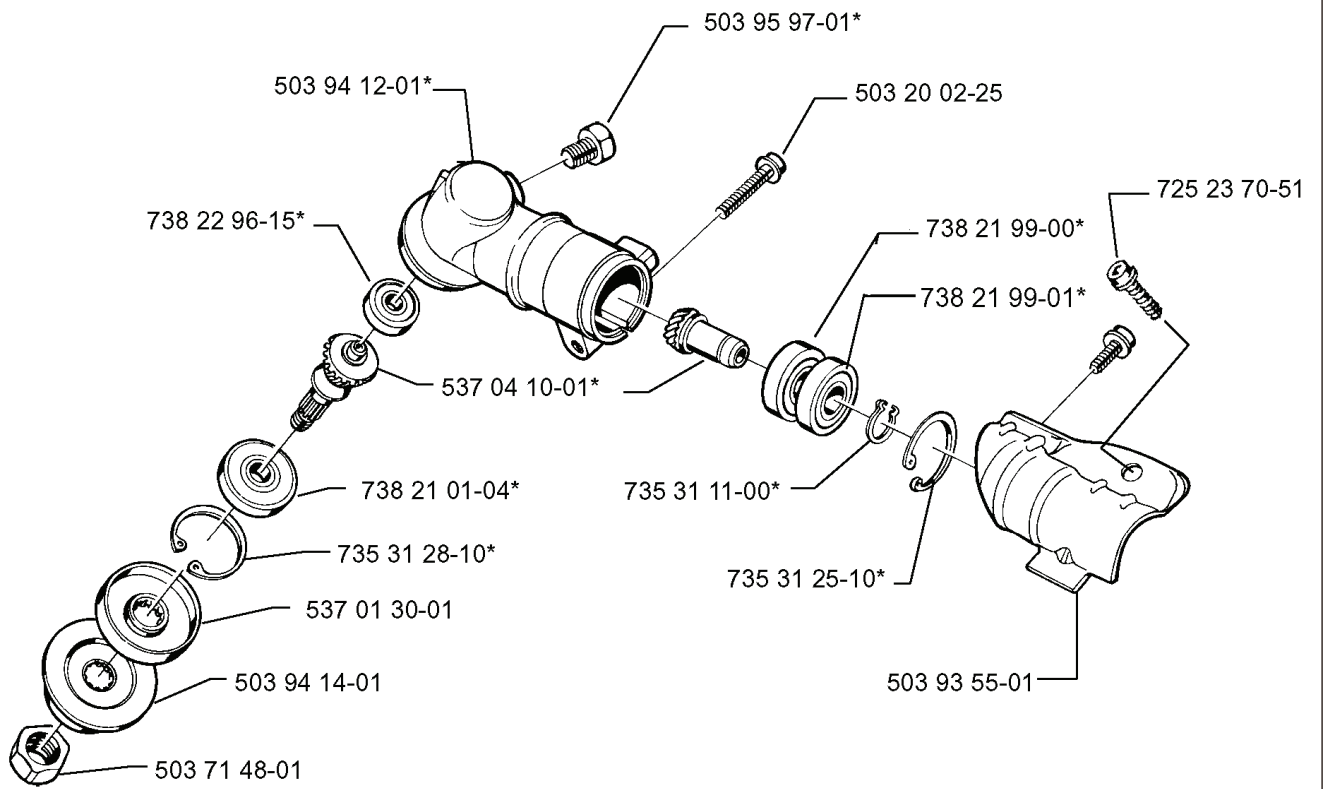

F 322 R
325 R-X

*compl 503 94 11-01