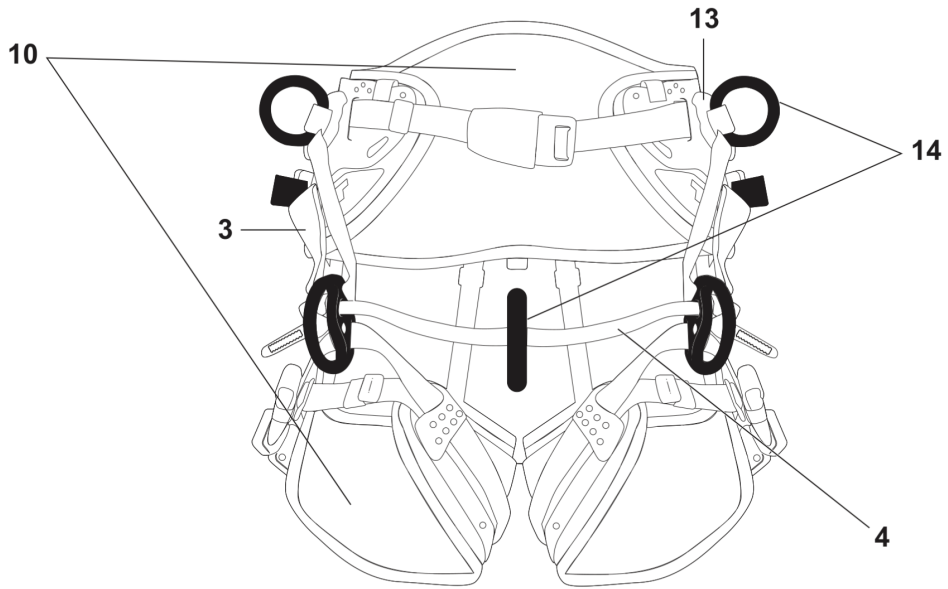

**RESERVDELSKATALOG**  
**: HUSQVARNA KLÄTTERSELE**

Reservdelslista

---

# RESERVDELSLISTA

**CLIMBING HARNESS  
PRODUCT COMPLETE**

REF.	ART. NR	ARTIKELBESKRIVNING	ANMÄRKNING	KIT
1	536769901	ÖGLA	LEG LOOP LEFT	1
2	536770001	ÖGLA	LEG LOOP RIGHT	1
3	536770101	ANSLUTNING	HIP-LEG CONNECTION	1
4	536770201	BRYGGA	BRIDGE KNOTTED LIGHT BLUE, SHORT	1
4	536770301	BRYGGA	BRIDGE KNOTTED LIGHT BLUE, MEDIUM	1
4	536770401	BRYGGA	BRIDGE KNOTTED LIGHT BLUE, LARGE	1
4	536770501	BRYGGA	BRIDGE KNOTTED DARK BLUE, SHORT	1
4	536770601	BRYGGA	BRIDGE KNOTTED DARK BLUE, MEDIUM	1
4	536770701	BRYGGA	BRIDGE KNOTTED DARK BLUE, LARGE	1
10	536770801	DYNA	PADDING SET	1
11	536770901	BAND	ELASTIC WEB SET LEG/BACK	1
12	536771001	BAND	ELASTIC WEB SET HIP/LEG	1
13	536771101	RING	OPENABLE RING 40 mm, DARK GREY	1
14	536771201	RING	RING 40 mm BLUE	1
15	536771301	LINA	ELASTIC CORD SET. NOT SHOWN.	1