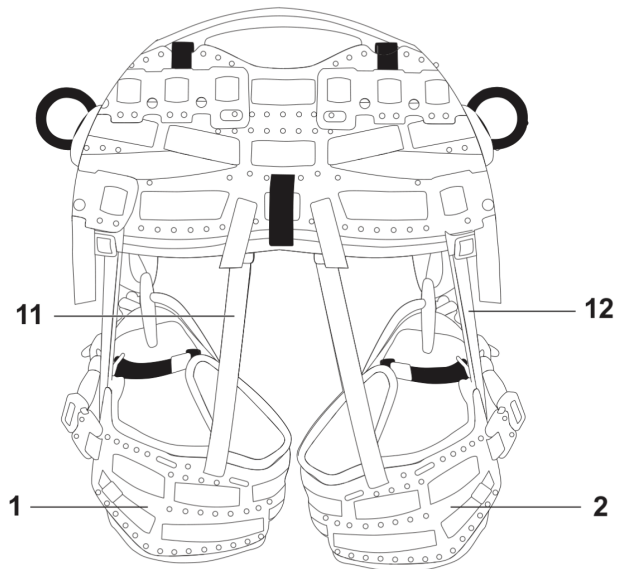

**RESERVDELSKATALOG**  
**: HUSQVARNA KLÄTTERSELE**

Reservdelslista

---

# RESERVDELSLISTA

**CLIMBING HARNESS  
PRODUCT COMPLETE**

REF.	ART. NR	ARTIKELBESKRIVNING	ANMÄRKNING	KIT
1	536769901	ÖGLA	LEG LOOP LEFT	1
2	536770001	ÖGLA	LEG LOOP RIGHT	1
3	536770101	ANSLUTNING	HIP-LEG CONNECTION	1
4	536770201	BRYGGA	BRIDGE KNOTTED LIGHT BLUE, SHORT	1
4	536770301	BRYGGA	BRIDGE KNOTTED LIGHT BLUE, MEDIUM	1
4	536770401	BRYGGA	BRIDGE KNOTTED LIGHT BLUE, LARGE	1
4	536770501	BRYGGA	BRIDGE KNOTTED DARK BLUE, SHORT	1
4	536770601	BRYGGA	BRIDGE KNOTTED DARK BLUE, MEDIUM	1
4	536770701	BRYGGA	BRIDGE KNOTTED DARK BLUE, LARGE	1
10	536770801	DYNA	PADDING SET	1
11	536770901	BAND	ELASTIC WEB SET LEG/BACK	1
12	536771001	BAND	ELASTIC WEB SET HIP/LEG	1
13	536771101	RING	OPENABLE RING 40 mm, DARK GREY	1
14	536771201	RING	RING 40 mm BLUE	1
15	536771301	LINA	ELASTIC CORD SET. NOT SHOWN.	1